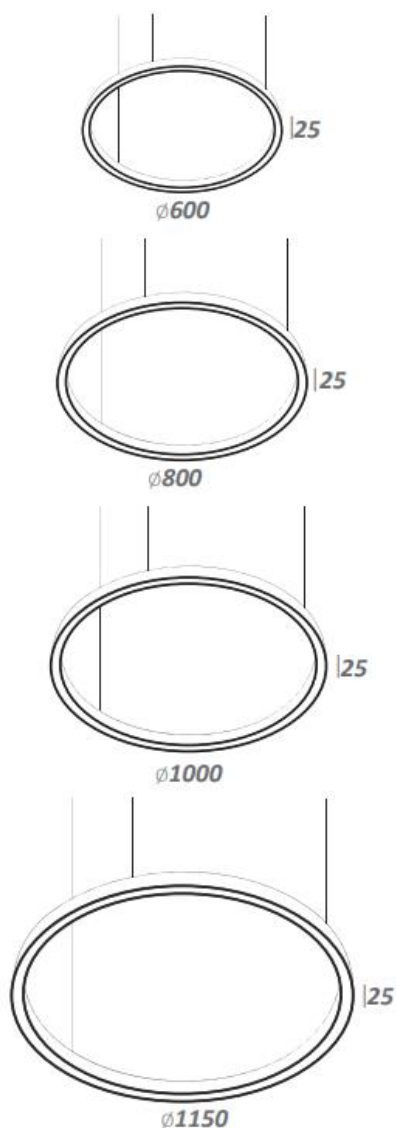

EL[®]MARK

The Brand of Electricity

LED RINGS

GENERAL INFORMATION »

- ∴ Rated voltage: 230V/ 50-60Hz
- ∴ Power: 35W; 42W; 50W; 63W
- ∴ Power supply: 42V SELV driver
- ∴ Colour temperature: 4000K
- ∴ Type of LED: SMD
- ∴ Colour: White; Black; Grey
- ∴ Body: Aluminium
- ∴ Reflector: Polycarbonate (PC)
- ∴ Beam angle: 90°
- ∴ Colour rendering index: Ra≥80
- ∴ Switch on/off: >15 000
- ∴ Long life: 20 000h
- ∴ Protection against dust and moisture: IP40

FEATURES »

- ∴ Elegant and practical round LED lighting luminaire,
- ∴ Made of high-quality aluminum.
- ∴ It has a discreet but luxurious design and it adds incredible effect of any contemporary interior.
- ∴ Remarkably high luminous flux.
- ∴ Low power consumption
- ∴ Instant light with maximum luminous flux
- ∴ Environmentally friendly - no mercury and lead
- ∴ No ultraviolet and infrared rays
- ∴ Resistant to shock and vibration-free body
- ∴ Low heat emission
- ∴ Suitable for commercial sites, residence buildings, banks, offices, homes, hotels, shops

PRODUCT DETAILS »

Catalogue number BLACK	Catalogue number WHITE	Catalogue number GREY	Watt (W)	Whole fixture lumens (lm)	Colour temp. (K)
99RING6004035/BL	99RING6004035/WH	99RING6004035/GR	35	3500	4000
99RING8004060/BL	99RING8004060/WH	99RING8004060/GR	42	4200	4000
99RING10004075/BL	99RING10004075/WH	99RING10004075/GR	50	5000	4000
99RING11504096/BL	99RING11504096/WH	99RING11504096/GR	63	6300	4000

DIMENSIONS »

ADDITIONAL INFORMATION »

Model	Packing/Box (pcs)
LED RING 35W	1/1
LED RING 42W	1/1
LED RING 50W	1/1
LED RING 63W	1/1